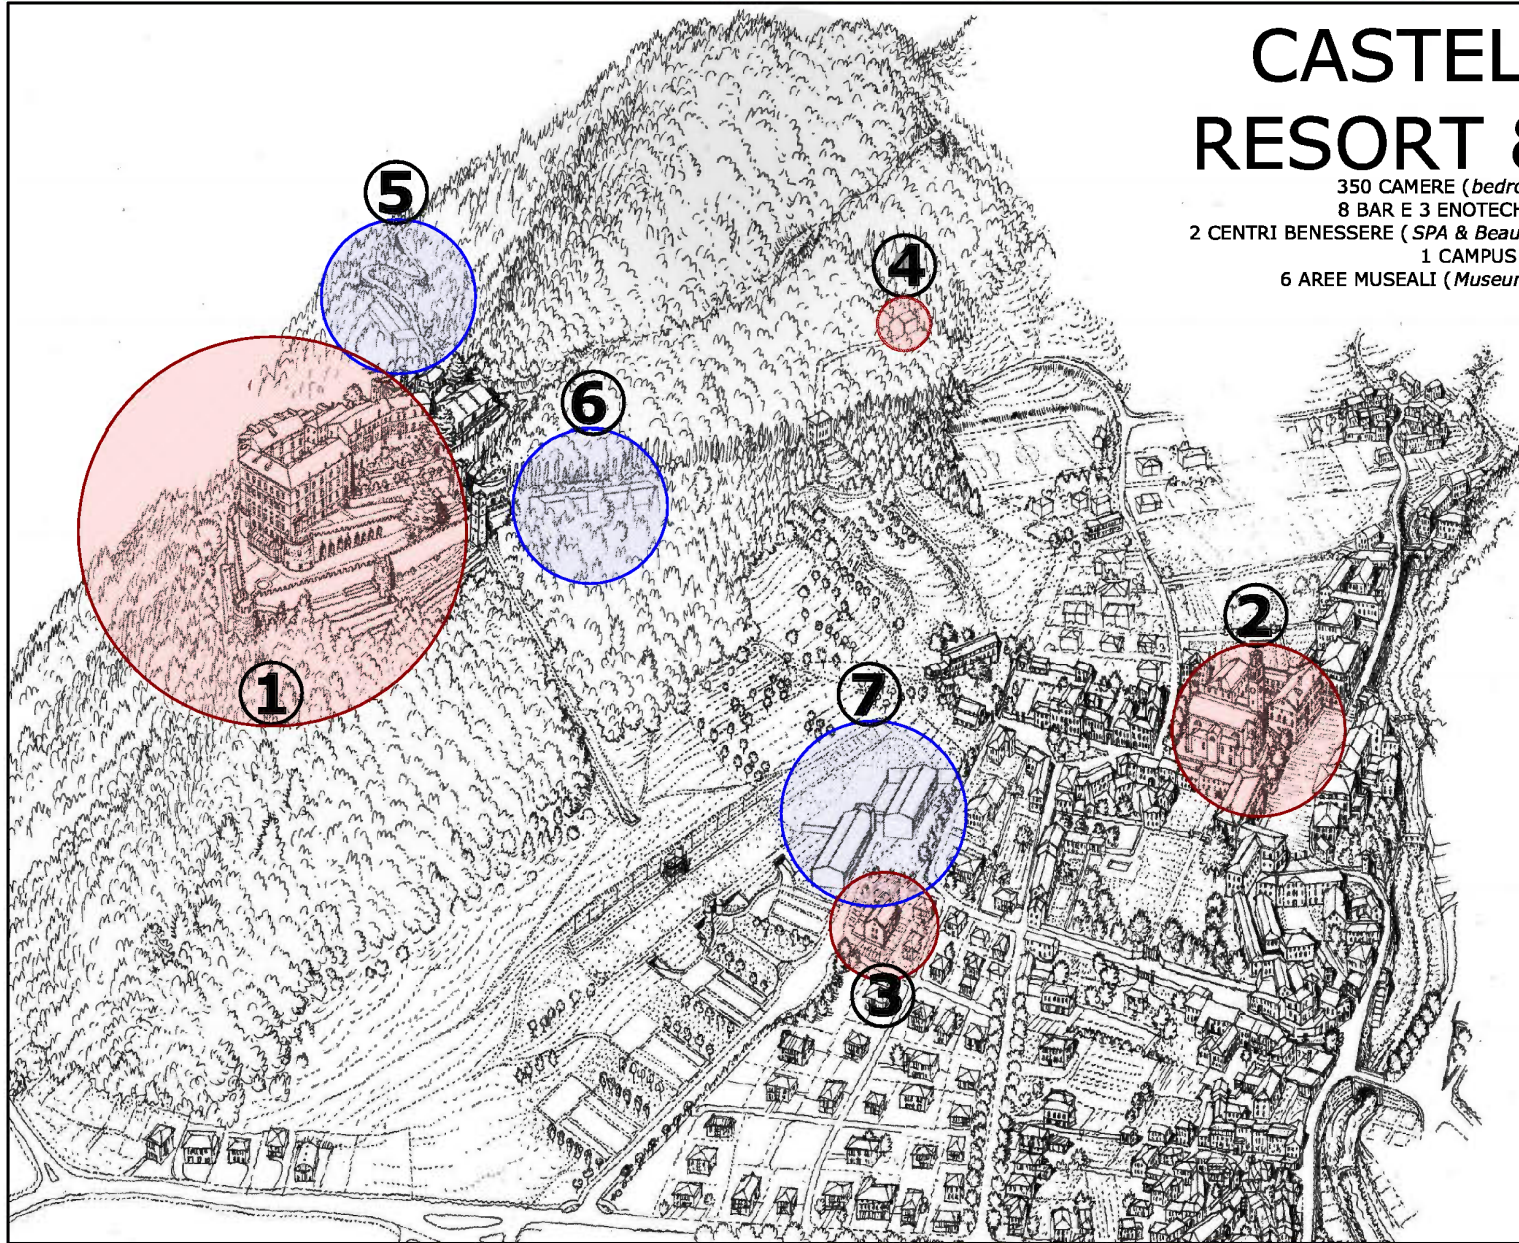

2 VILLA MARCELLO MARINELLI - VEDUTA ESTERNA

2 VILLA MARCELLO MARINELLI - VEDUTA INTERNA

3 CASTELBRANDO DEPENDANCE - VEDUTA ESTERNA